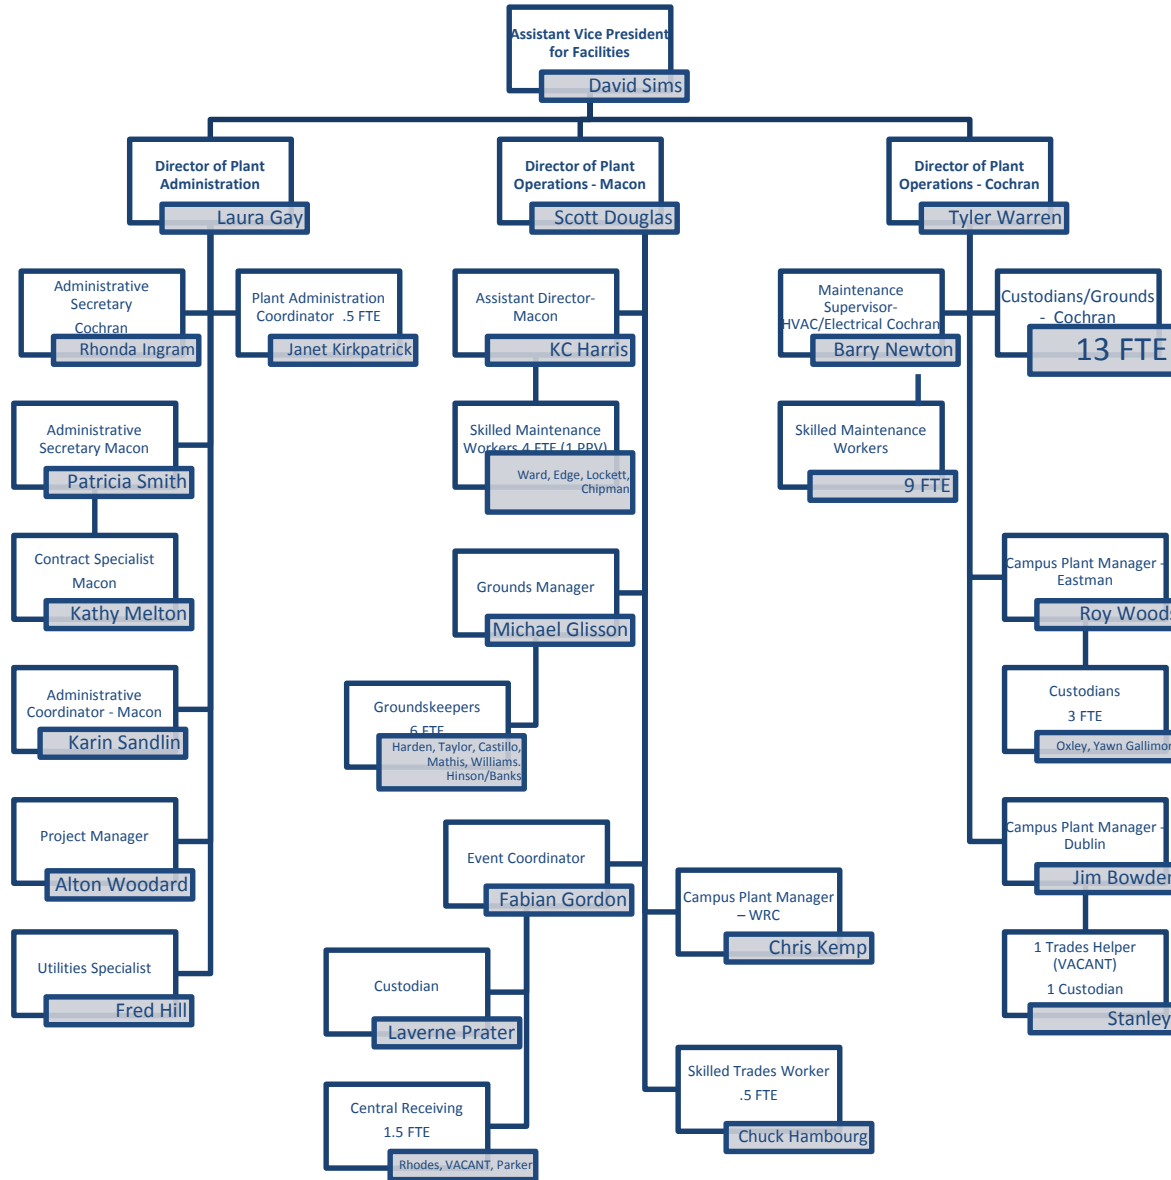

Plant Operations 2017 Organizational Chart

56.5 FTE
includes PPV, excludes vacancies
July 2017

Cochran Skilled Maint Workers

- Brown
- Crooms
- Darsey
- Teagle
- Steward
- Atkinson
- Purdue
- Perkins
- Smith – C/R

Cochran Custodians

- Clay
- Jackson
- Johnson
- Jordan
- Jordan
- Kirkpatrick
- Norwood
- Stevens
- Taylor
- Williams
- Sanders – Supv – FMLA thru Feb
- Small – Setup
- Allen - Grounds

Note: Plant headcount on Jan, 2015 was 68 FTE.