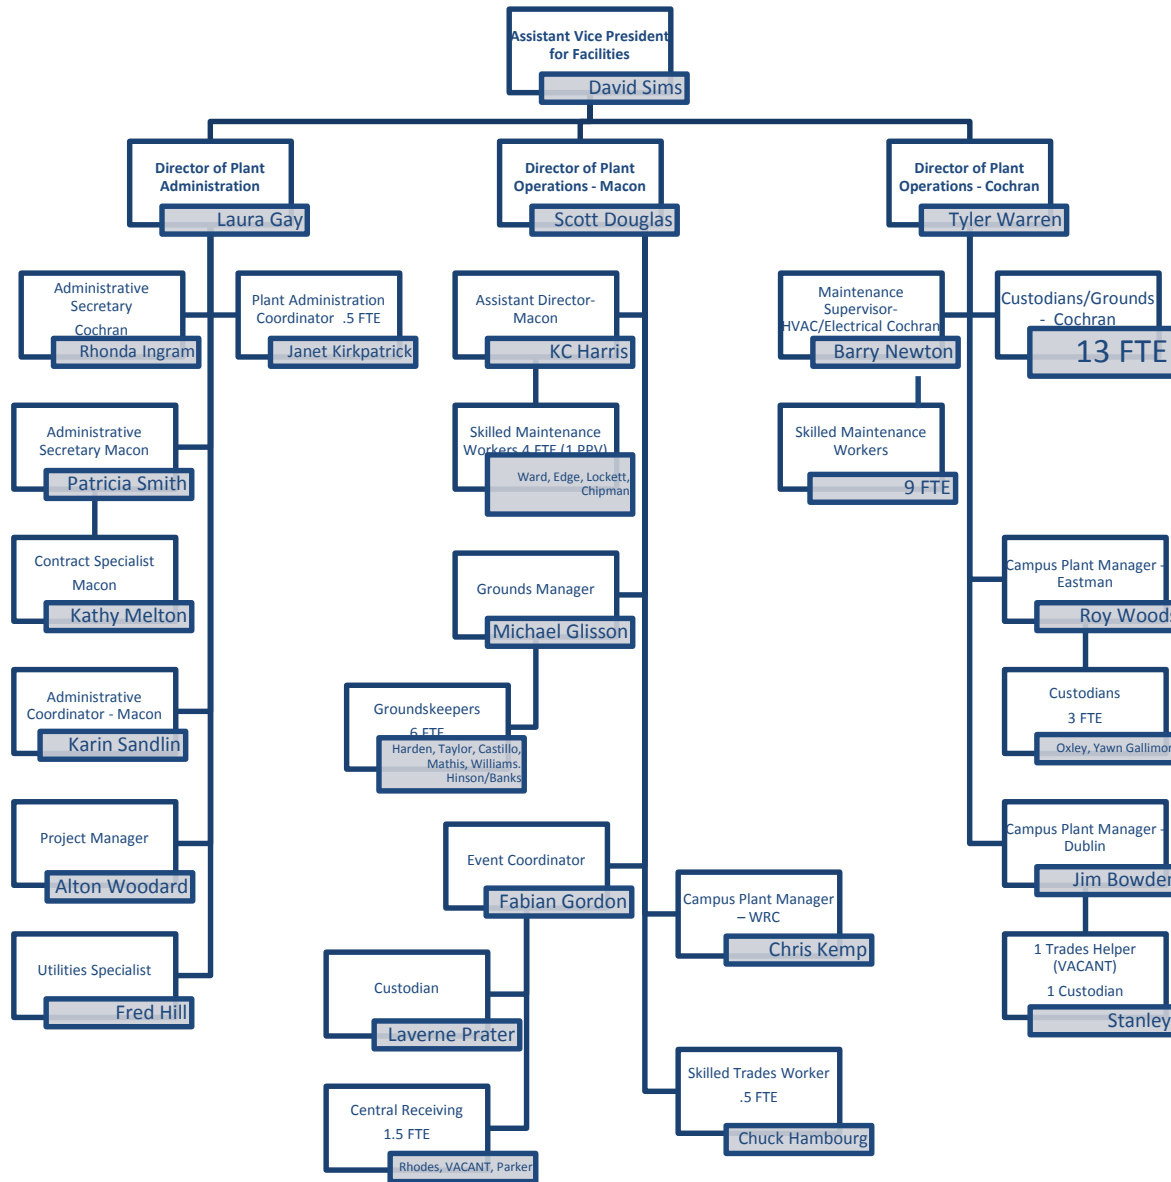

# Plant Operations 2017 Organizational Chart

56.5 FTE  
includes PPV, excludes vacancies  
July 2017

Cochran Skilled Maint Workers

Brown  
Crooms  
Darsey  
Teagle  
Steward  
Atkinson  
Purdue  
Perkins  
Smith - C/R

Cochran Custodians

Clay  
Jackson  
Johnson  
Jordan  
Jordan  
Kirkpatrick  
Norwood  
Stevens  
Taylor  
Williams  
Sanders - Supv - FMLA thru Feb  
Small - Setup  
Allen - Grounds

Note: Plant headcount on Jan, 2015 was 68 FTE.