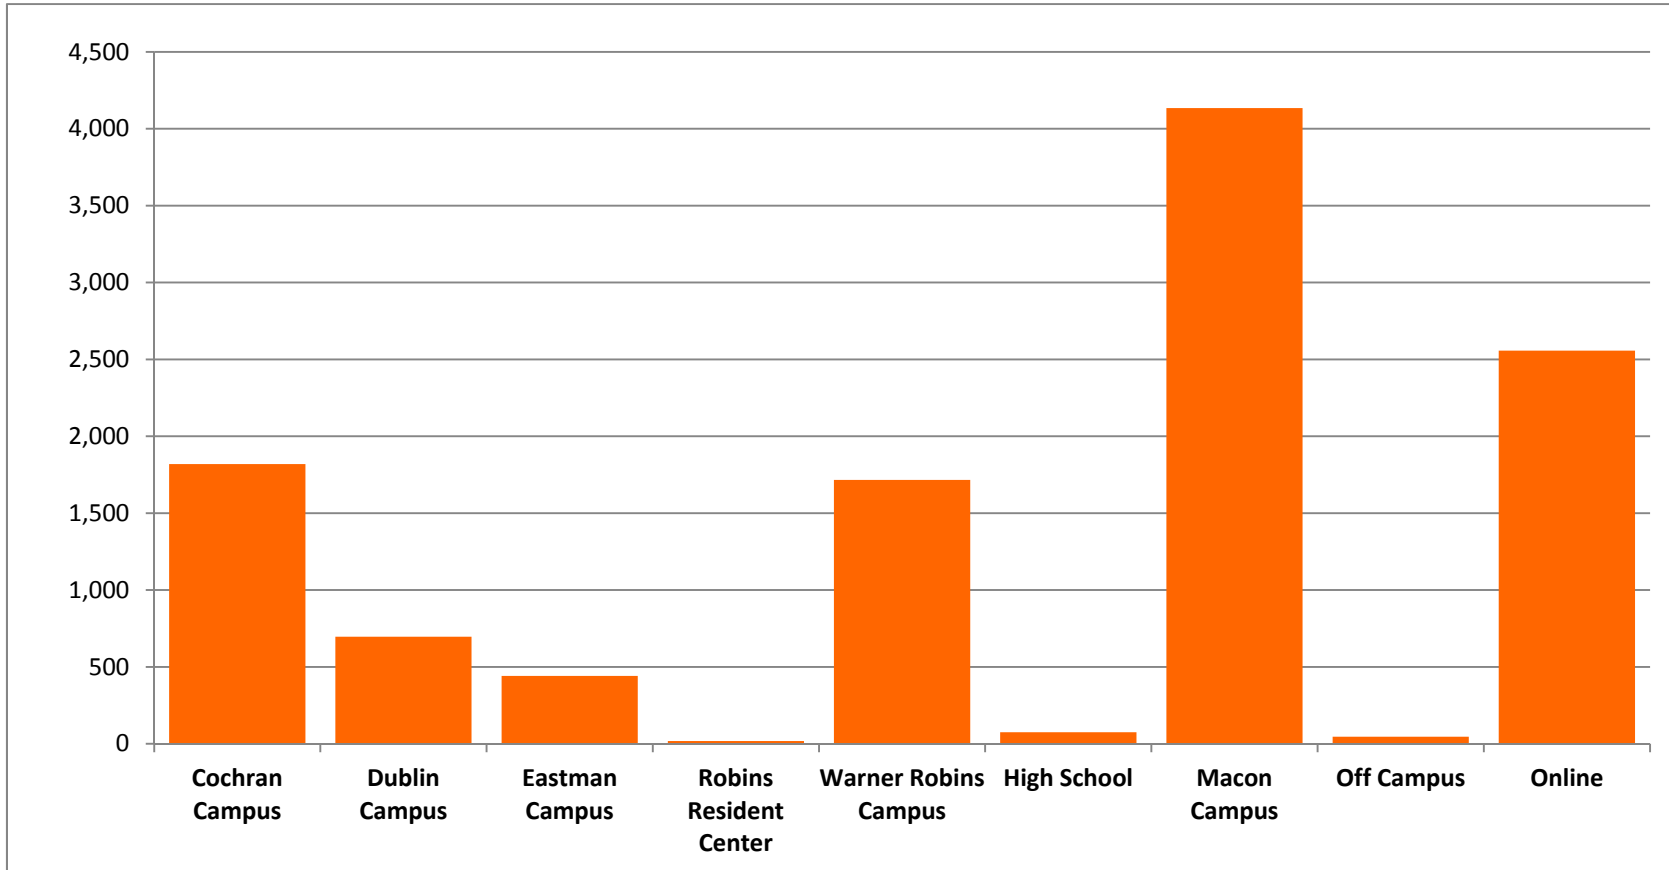

### Fall 2013 Duplicated Enrollment by Campus

	Distinct Enrolled Students
<b>All Section Campuses</b>	<b>8,160</b>
Cochran Campus	1,819
Dublin Campus	697
Eastman Campus	442
Robins Resident Center	18
Warner Robins Campus	1,716
High School	75
Macon Campus	4,134
Off Campus	46
Online	2,557