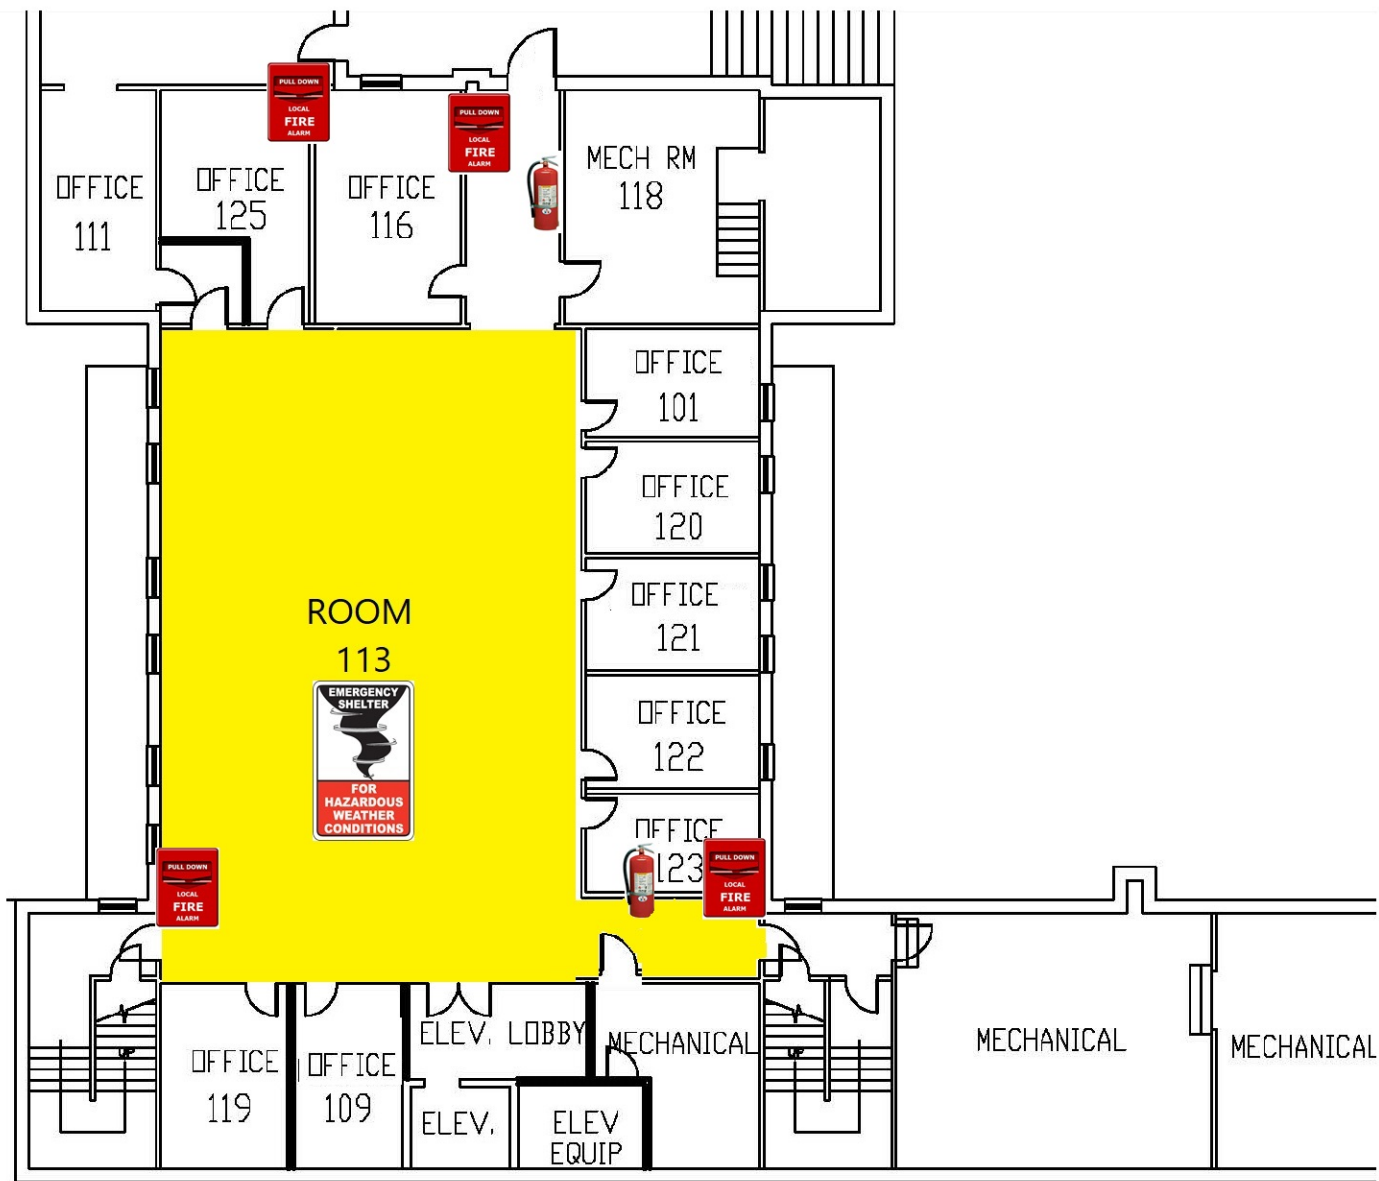

Walker Ground Floor

Cochran Campus

Fire Extinguisher Locations

Pull Station Locations

AED is located on 1st floor. See 1st floor diagram for loc.

Designated Shelter In Place Assembly Area