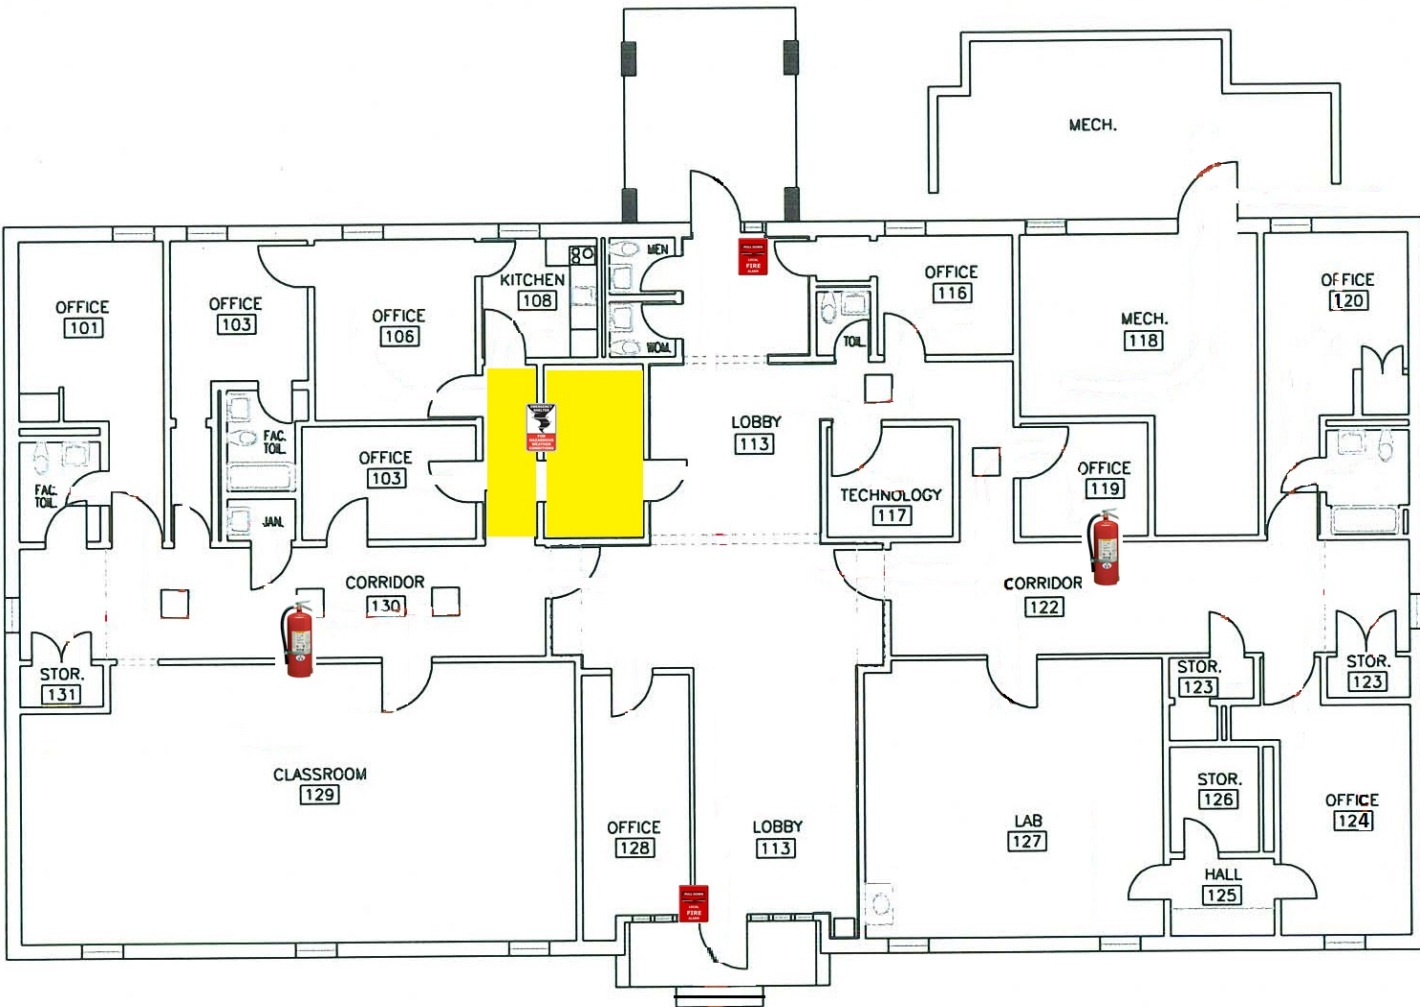

Whipple Hall

Fire Extinguisher Locations

Pull Station Locations

No AED in this bldg. closest unit is in Knights Hall lobby

Shelter In Place Assembly Area