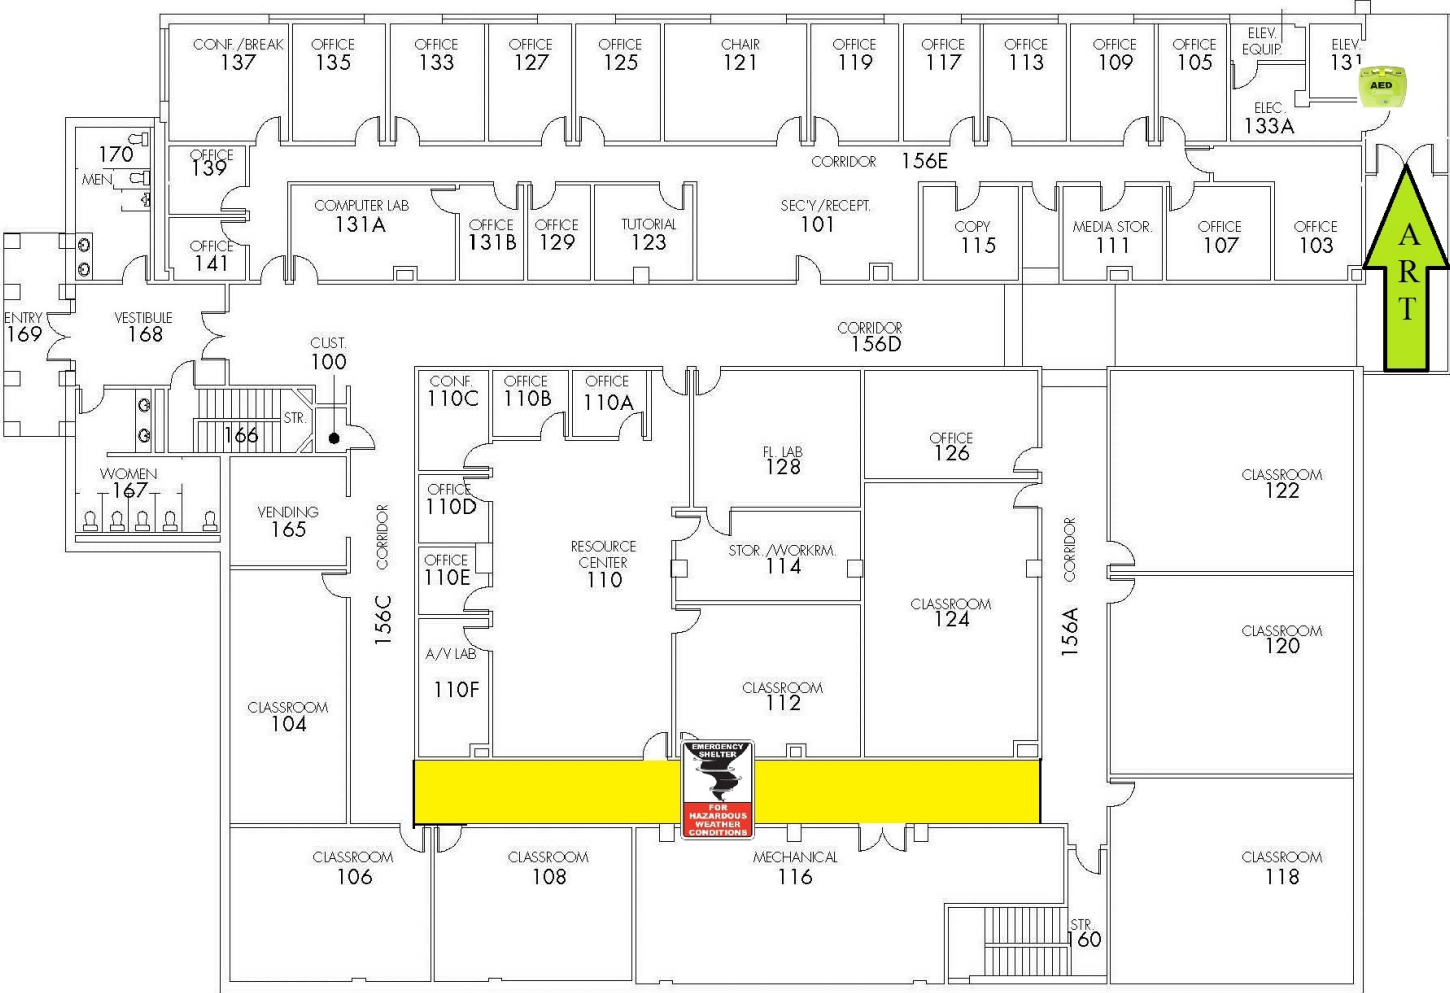

# COLLEGE OF ARTS & SCIENCES 1st FLOOR

Fire Extinguisher Locations

Pull Station Locations

AED is Located Next To Elevator In ART bldg.

Shelter in place area or use any 1st floor room without windows