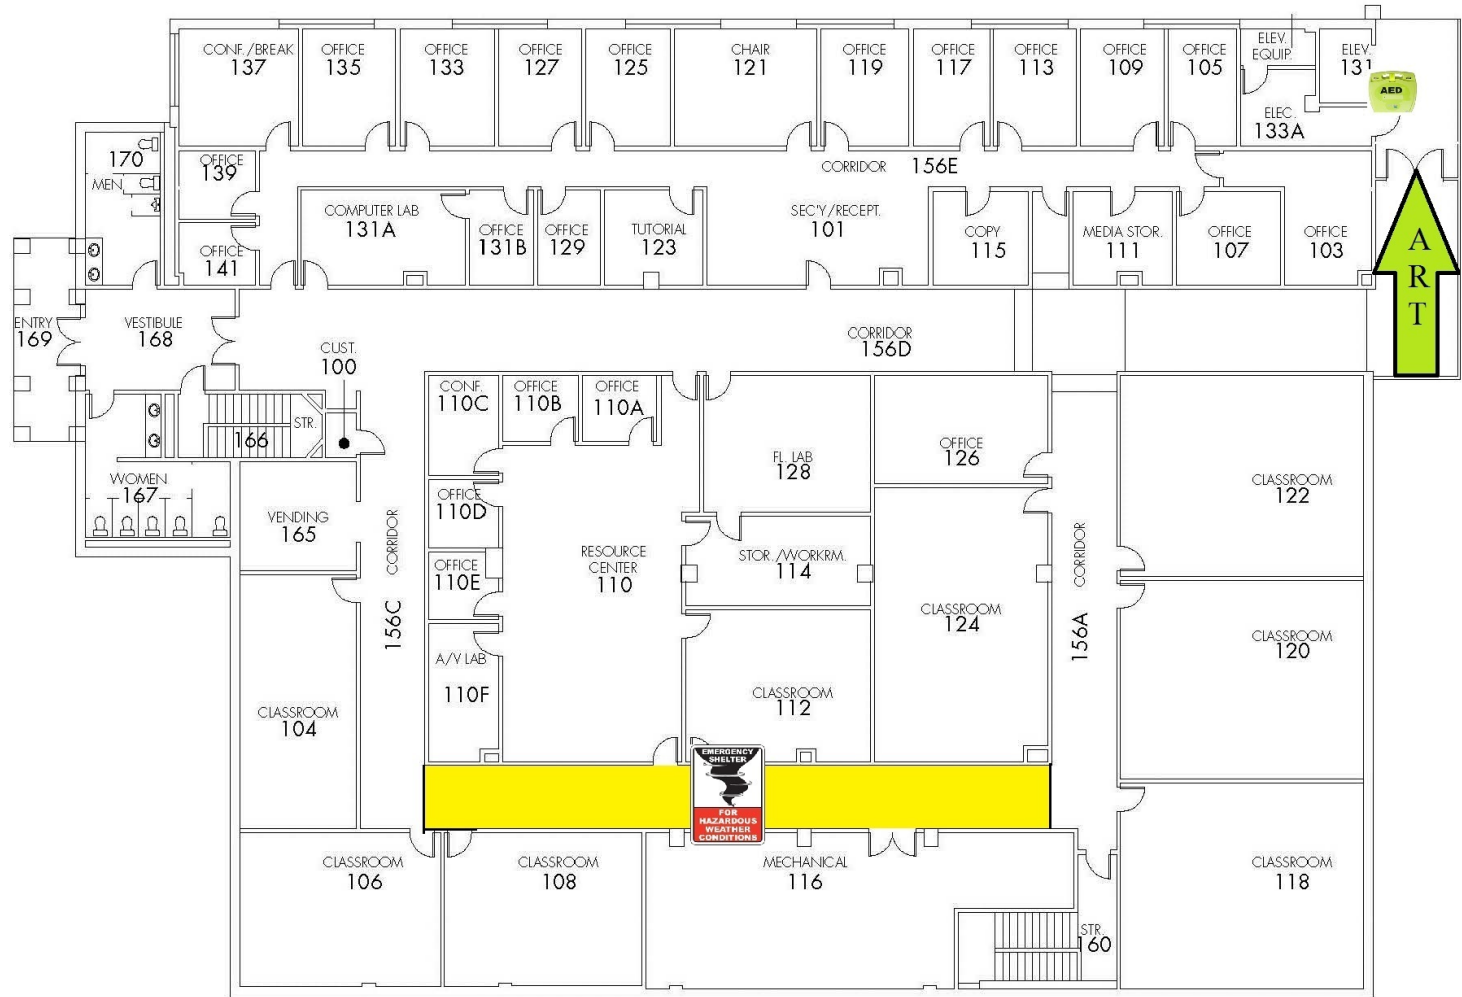

SCHOOL OF ARTS AND LETTERS 1st FLOOR

Fire Extinguisher Locations

Pull Station Locations

AED is Located Next To Elevator In ART bldg.

Shelter in place area or use any 1st floor room without windows