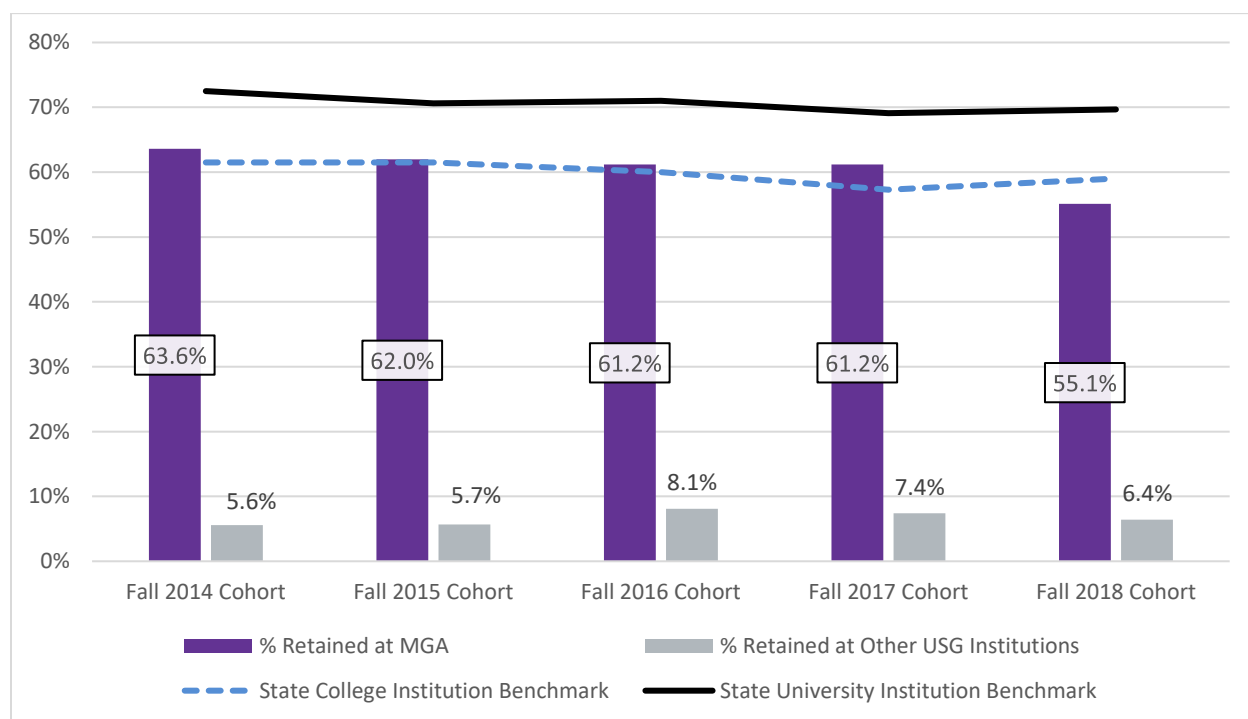

All First-Time Full-Time Freshmen One-Year Retention Rates

Cohort	Sum of Cohort Total	Sum of # of Retained-Institutional	% Retained at MGSC	% Retained at Other USG Institutions	% Retained-System
Fall 2014 Cohort	1,218	775	63.6%	5.6%	69.2%
Fall 2015 Cohort	1,435	890	62.0%	5.7%	67.7%
Fall 2016 Cohort	1,230	753	61.2%	8.1%	69.3%
Fall 2017 Cohort	1,086	665	61.2%	7.4%	68.6%
Fall 2018 Cohort	1,358	748	55.1%	6.4%	61.5%