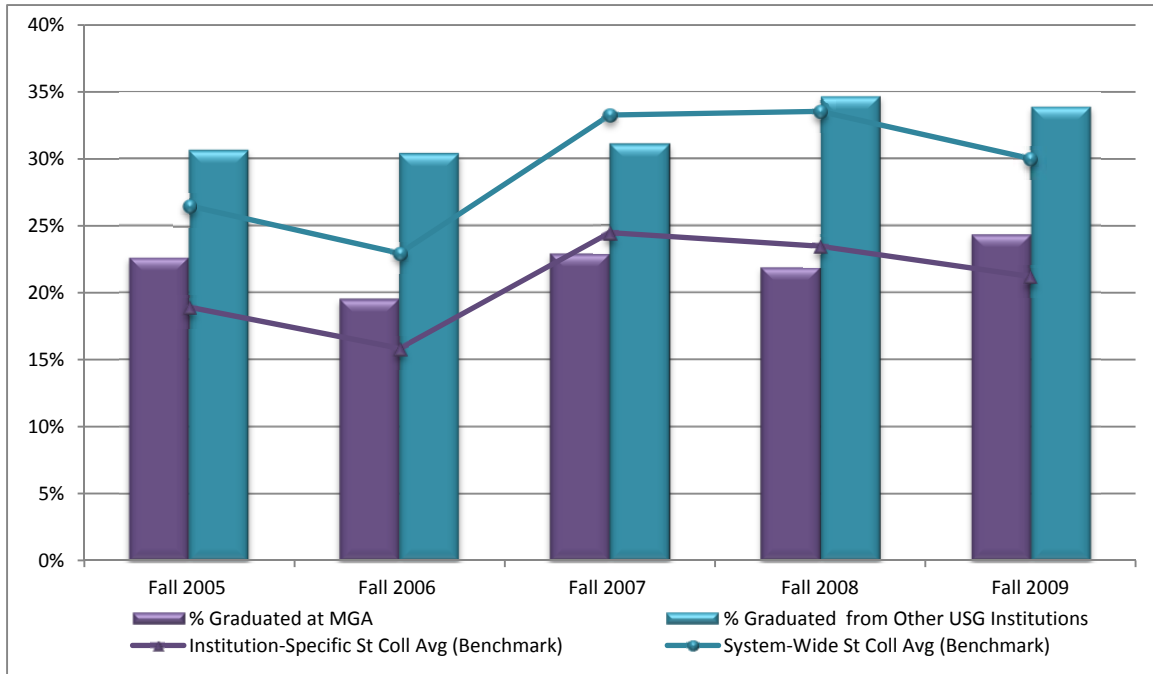

## All First-Time Full-Time Bachelor's Degree-Seeking Six-Year Graduation Rates with Benchmark

Middle Georgia State University			Benchmark	
Cohort Year	% Cohort Graduated from MGA	% Cohort Graduated System-Wide	Institution-Specific State College Average	System-Wide State College Average
Fall 2005	22.67%	30.67%	18.92%	26.49%
Fall 2006	19.57%	30.44%	15.85%	22.95%
Fall 2007	22.95%	31.15%	24.49%	33.27%
Fall 2008	21.94%	34.69%	23.47%	33.55%
Fall 2009	24.40%	24.40%	21.21%	30.02%