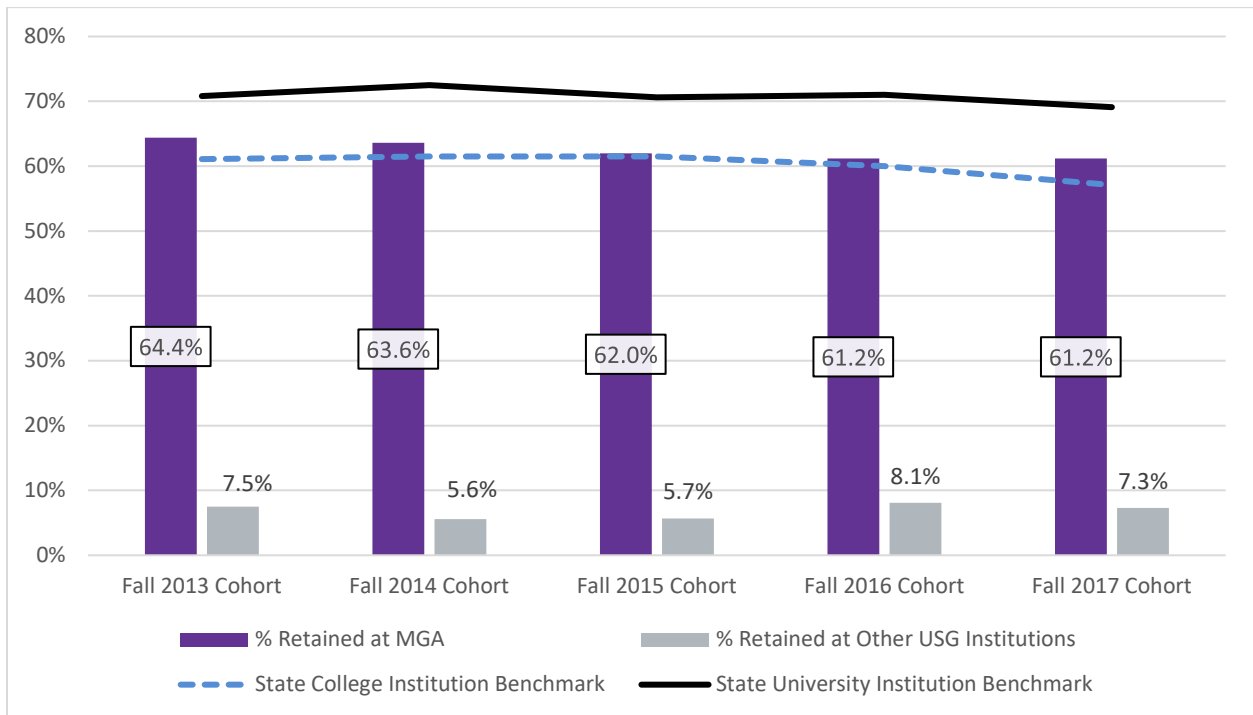

All First-Time Full-Time Freshmen One-Year Retention Rates

Cohort	Sum of Cohort Total	Sum of # of Retained-Institutional	% Retained at MGSC	% Retained at Other USG Institutions	% Retained-System
Fall 2013 Cohort	997	642	64.4%	7.5%	71.9%
Fall 2014 Cohort	1,218	775	63.6%	5.6%	69.2%
Fall 2015 Cohort	1,435	890	62.0%	5.7%	67.7%
Fall 2016 Cohort	1,230	753	61.2%	8.1%	69.3%
Fall 2017 Cohort	1,087	665	61.2%	7.3%	68.5%